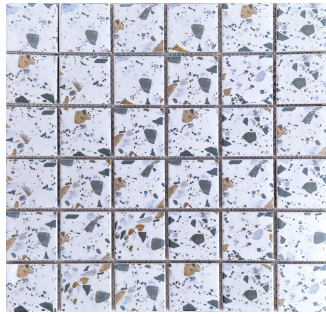

Breaking Strength
≥700N

Water Absorption
≤0.5%

Abrasion Class
3

Dry COF
>0.4-0.7

TERRAZZO MOSAIC

Olive

Code : **ME-TM48-963**

Surface : Matte

Price/Sheet : RM18.00

Packing/ctn : 22 sheets

- 48mmx48mm
- 303mmx303mm
- 6mm
- 23.0 kgs
- 2.06m²