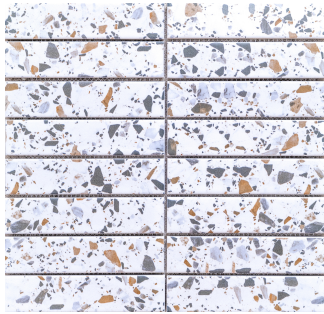

Olive

Code : **ME-TM33-963**

Surface : Matte

Price/Sheet : RM18.00

Packing/ctn : 20 sheets

- 32.5mmx145mm
- 281mmx293mm
- 6mm
- 22.0 kgs
- 1.68m²