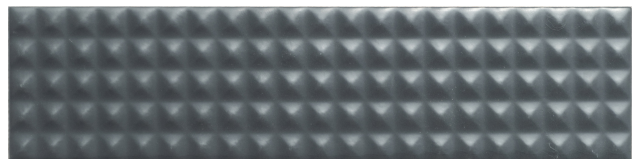

D.Grey
Code : **ME-KK2096C3**
Surface : Matte (Stud)
Price/Piece : RM2.30
Packing/ctn : 100 pieces

Notes:

(d) Packing configuration may vary from time to time.
Prices indicated subject to revision without prior notice.

Wall

Tile
Shade (V1)