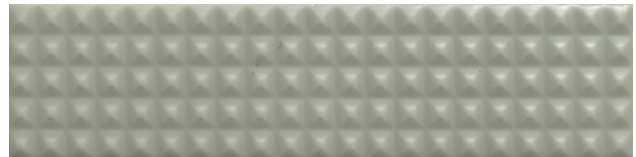

Olive
Code : **ME-KK2098C3**
Surface : Matte (Stud)
Price/Piece : RM2.30
Packing/ctn : 100 pieces