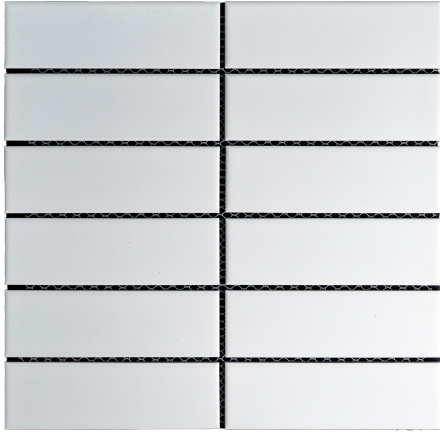

STRIP TILES

2024 EDITION
REVISION 02

Breaking Strength
≥700N

Water Absorption
≤0.5%

Abrasion Class
3

Dry COF
≤0.4-0.7

Thickness
7mm

STANDARD SERIES

White

Code : **ME-ST45-1005***

Surface : Matte

Price/Sheet : RM11.50

Packing/ctn : 20 sheets

- 45mmx145mm
- 293mmx285mm
- 20.5 kgs
- 1.70 m²

White

Code : **ME-ST22-1001***