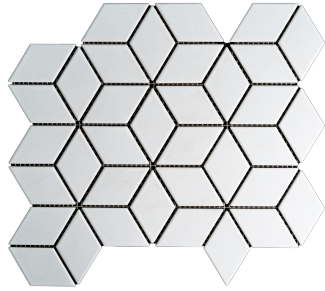

Water
Absorption
≤0.5%

Abrasion
Class
3

Dry COF
>0.4-0.7

3D BOX RHOMBUS MOSAIC

Code : **ME-BX-W6570**
 Surface : Matte White
 Price/Sheet : RM25.00
 Packing/ctn : 22 sheets

- 48mmx83mm
- 265mmx306mm
- 5-6mm
- 24.5 kgs
- 1.82m²