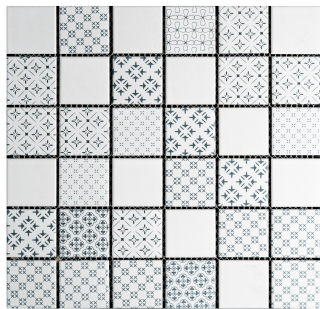

Code : **ME-BX-W6521**
 Surface : Matte Black
 Price/Sheet : RM26.00
 Packing/ctn : 22 sheets

- 48mmx83mm
- 265mmx306mm
- 5-6mm
- 24.5 kgs
- 1.82m²

SQUARE MOSAIC

Vector
 Code : **ME-SQP-7236-1S***
 Surface : Matte Bluish
 Price/Sheet : RM22.00
 Packing/ctn : 25 sheets