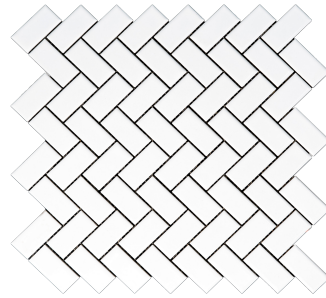

HETEROMORPHIC

C O L L E C T I O N

2024 EDITION

REVISION 02

Breaking
Strength
≥700N

Water
Absorption
≤0.5%

Abrasion
Class
3

Dry COF
>0.4-0.7

HERRINGBONE MOSAIC

Code : **ME-HB-D0101**
 Surface : Matte White
 Price/Sheet : RM17.00
 Packing/ctn : 20 sheets

-  23mmx48mm
-  282mmx282mm
-  8mm
-  20.3 kgs
-  1.62m²

Code : **ME-HB-D0102**
 Surface : Glossy White
 Price/Sheet : RM17.00
 Packing/ctn : 20 sheets