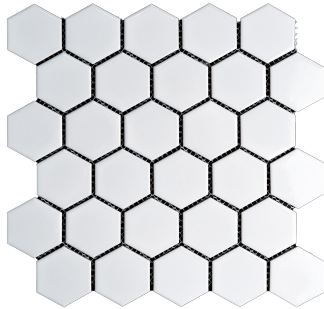

Breaking Strength
≥700N

Water Absorption
≤0.5%

Abrasion Class
3

Dry COF
>0.4-0.7

Thickness
6.0mm

HEXAGON MOSAIC 58mm x 58mm & 95mm x 95mm

Code : **ME-HX58-1001**
Surface : Glossy
Price/Sheet : RM15.00
Packing/ctn : 22 sheets

	51mmx59mm
	278mmx267mm
	5-6mm
	24.5 kgs
	1.66m²