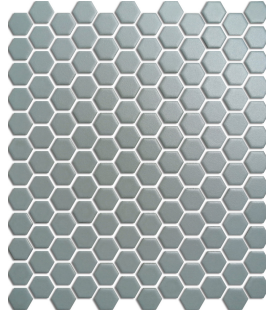

Abrasion Class 3

Dry COF $>0.4-0.7$

Thickness 4-5mm

Seed Size 23mmx26mm

Sheet Size 300mmx260mm

18.0 kgs

1.83 m²

HEXAGON MOSAIC 23mm x 26mm

White

Code : **ME-HEX-0101**

Surface : Matte

Price/Sheet : RM19.00

Packing/ctn : 23 sheets

Grey

Code : **ME-HEX-2151**

Surface : Matte