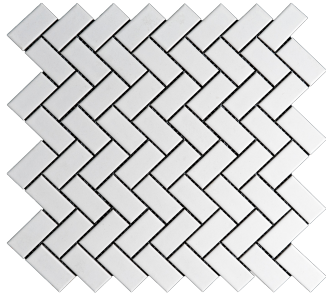

HETEROMORPHIC

C O L L E C T I O N

2024 EDITION

REVISION 02

Breaking
Strength
≥700N

Water
Absorption
≤0.5%

Abrasion
Class
3

Dry COF
>0.4-0.7

HERRINGBONE MOSAIC

Code : **ME-HB-D0101**
 Surface : Matte White
 Price/Sheet : RM17.00
 Packing/ctn : 20 sheets

-  23mmx48mm
-  282mmx282mm
-  8mm
-  20.3 kgs
-  1.62m²

Code : **ME-HB-D0102**
 Surface : Glossy White
 Price/Sheet : RM17.00
 Packing/ctn : 20 sheets