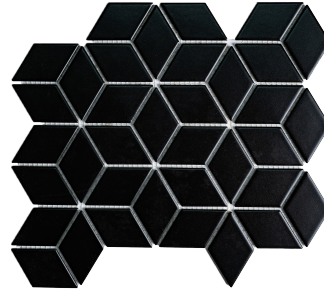

Water
Absorption
≤0.5%

Abrasion
Class
3

Dry COF
>0.4-0.7

3D BOX RHOMBUS MOSAIC

Code : **ME-BX-W6570**
 Surface : Matte White
 Price/Sheet : RM25.00
 Packing/ctn : 22 sheets

- 48mmx83mm
- 265mmx306mm
- 5-6mm
- 24.5 kgs
- 1.82m²