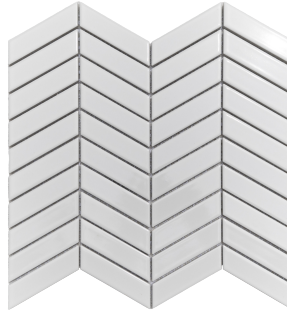

Bianco

Code : **ME-RB-6470**

Surface : Glossy

Price/Sheet : RM21.50

Packing/ctn : 20 sheets