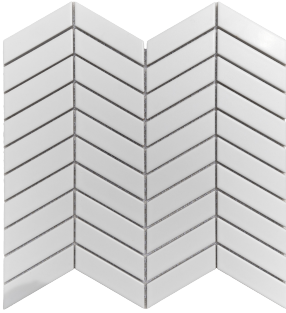

Abrasion Class
3

Dry COF
>0.4-0.7

Thickness
6.0mm

Seed Size
23mmx85mm

Sheet Size
300mmx286mm

20.0 kgs

1.75 m²

CHEVRON MOSAIC