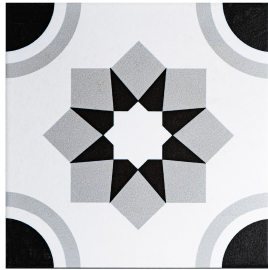

Breaking Strength
≥600N

Water Absorption
1-3%

Abrasion Class
3

Dry COF
>0.4-0.7

Thickness
8mm

Size
200mmx200mm

17.5 kgs

1.03 m²

Geometric Arabic

Code : **ME-SQP-2037***

Surface : Matte

Price/Piece : RM5.00

Packing/ctn : 25 pieces