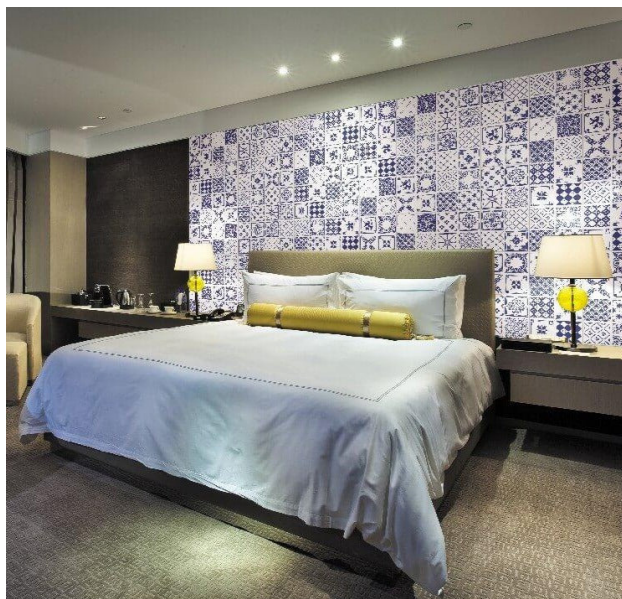

Wall

Floor

Tile Shade
V2

SQUARE (GRES)

Moroccan
 Code : ME-SQPM-20109*
 Surface : Matte
 Price/Piece : RM5.00
 Packing/ctn : 25 pieces

Notes:
 (d) Packing configuration may vary from time to time.
 * Ready stocks for retailing subject to quantity availability at time of order.
 Prices indicated subject to revision without prior notice.