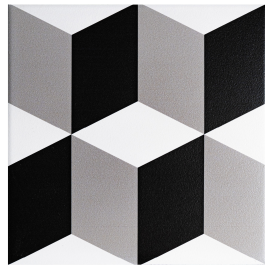

Geometric Box

Code : **ME-SQP-2091M1***

Surface : Matte

Price/Piece : RM4.50

Packing/ctn : 25 pieces