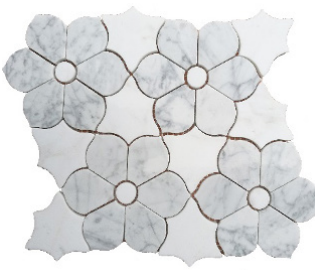

Code : **ME-CNS-42**
Surface : Honed / Natural