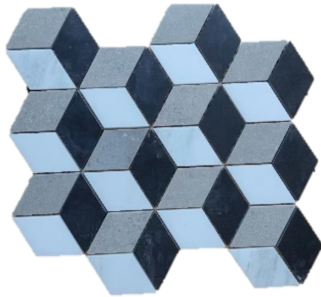

NATURAL STONES

Indicate Price Range
RM50-RM60 Per SqFt

Code : **ME-CNS-1**
Surface : Honed / Natural