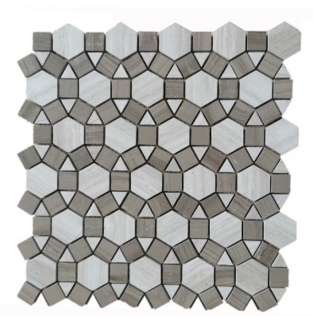

Code : **ME-CNS-6**
Surface : Honed / Natural