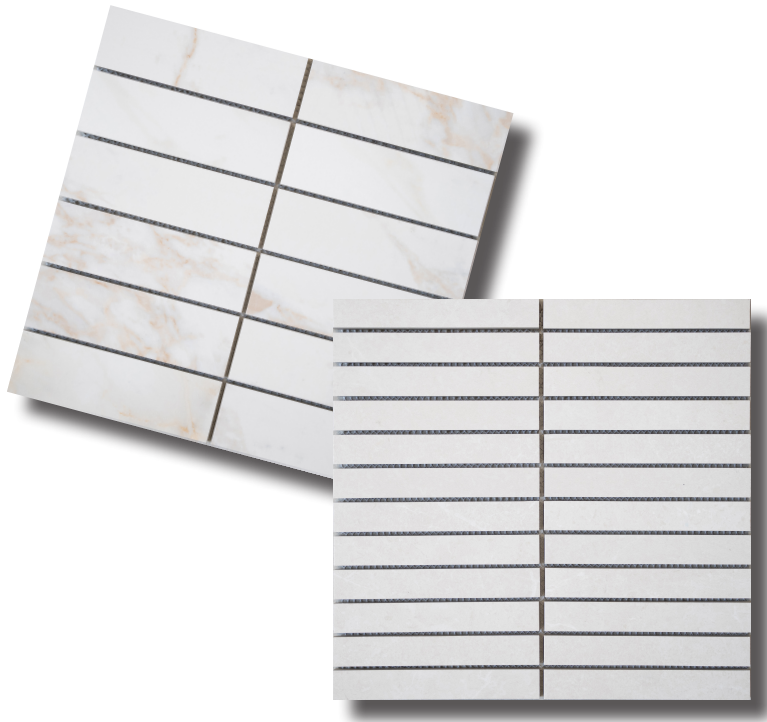

Notes:

- (a) Mesh/Net mounted sheet form.
  - (d) Packing configuration may vary from time to time.
  - (e) Custom size and shape available upon request.
  - Ready stocks for retailing subject to quantity availability at time of order.
2. Prices indicated subject to revision without prior notice.

4 | Cut Tiles (Porcelain)

Wall

Floor

Pool

Tile Shade
V4