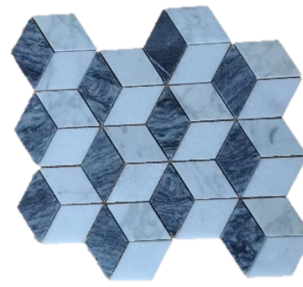

# NATURAL STONES

Indicate Price Range  
RM50-RM60 Per SqFt

Code : **ME-CNS-1**  
Surface : Honed / Natural

Code : **ME-CNS-2**  
Surface : Honed / Natural

Code : **ME-CNS-3**  
Surface : Honed / Natural

Code : **ME-CNS-4**  
Surface : Honed / Natural