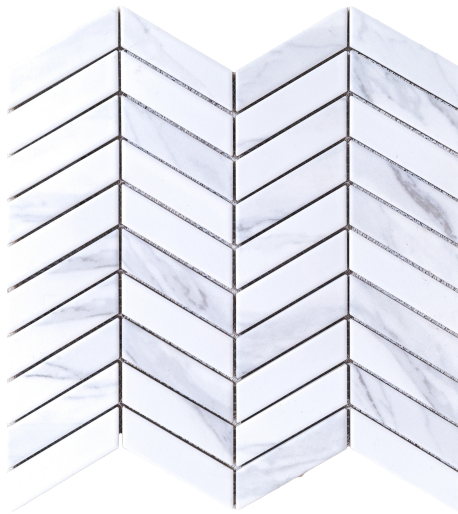

Chevron 23 (Glossy)

Code : **ME-RB23-1003**

Price/Sheet : RM26.50

Packing/ctn : 20 sheets

- 23mmx85mm
- 302.5mmx288.5mm
- 6mm
- 20.0 kgs
- 1.77 m²

Notes:

(a) Mesh mounted sheet form.

(d) Packing configuration may vary from time to time.

* Ready stock for retailing subject to quantity availability at time of order.

Prices indicated subject to revision without prior notice.

Wall

Floor

Pool

Tile Shade
V4