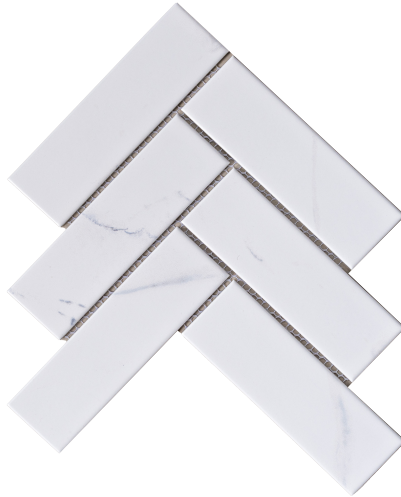

Tile Shade  
V4

Breaking  
Strength  
≥700N

Water  
Absorption  
≤0.5%

Abrasion  
Class  
3

Dry COF  
>0.40-0.74